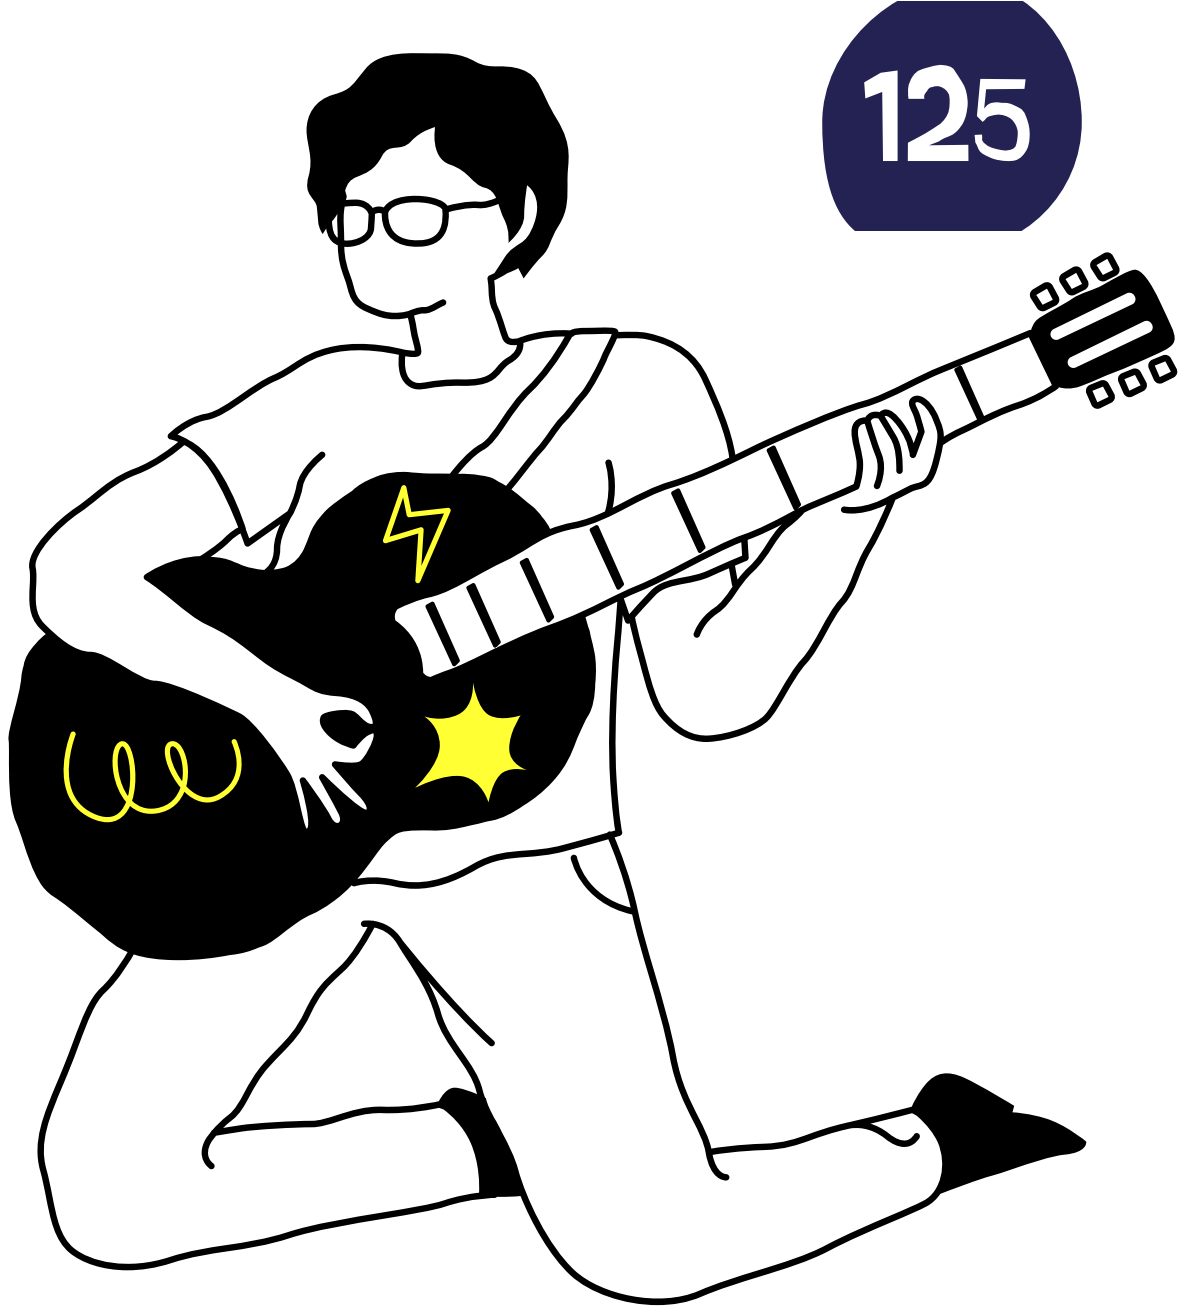

Colour me in

Sound Warriors

How Loud is Too Loud?

Rock Concert
max 2 seconds

Power Tools
max 2 minutes

Busy Street
safe level for adults

Classroom Chatter
safe level for under 18s

dB(A)

Can you draw other pictures for each point on the scale
Email your creation to Hi@SoundWarriors.org